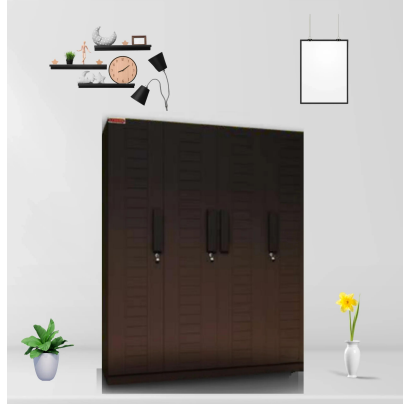

**KITKAT WARDROBE
4 DOOR - UV CHOCO
DOOR**

SKU: N/A

DOOR STYLE: UV CHOCO DOOR

[Product Link](#)

Stock: N/A
DOOR STYLE